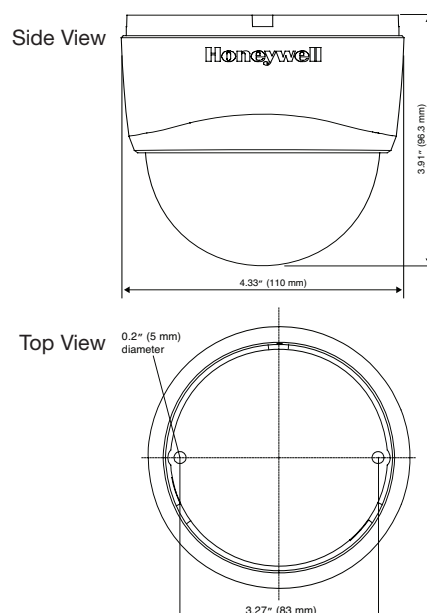

Environmental			
Temperature	Operating: 14°F to +122°F (-10°C to +50°C) Storage: -4°F to +140°F (-20°C to +60°C)		
Relative Humidity	0% to 90% RH non-condensing		
Regulatory			
Emissions	FCC, CE (EN55022)		
Immunity	CE (EN50130-4)		
Safety	EU: 73/23/EEC LVD		
Accessories:			
Transformers			
HPT2420	24 VAC, 20 VA Class 2 plug-in with thermal cut out		
HPT12DC500	12 VDC, 500 mA plug-in regulated 2.1 mm coaxial plug UL/CSA Listed		
Power Supplies			
UL Listed	Fused	Smart Fused	Description
HPTV2404UL	HPTV2404	HPTV2404CB	4 A, 4 Output
HPTV2408UL	HPTV2408	HPTV2408CB	4 A, 8 Output
HPTV2416UL	HPTV2416	HPTV2416CB	8 A, 16 Output

Ordering	
HD3VC4SHR	1/3" CCD Super High Resolution Color Dome Camera, 540 TVL, 3.7 - 10 mm VFAI, NTSC
HD3VC4SHRX	1/3" CCD Super High Resolution Color Dome Camera, 540 TVL, 3.7 - 10 mm VFAI, PAL
HD3VC4SA	1/3" CCD Standard Resolution Color Dome Camera, 350 TVL, 3.7 - 10 mm VFAI, NTSC
HD3VC4SAX	1/3" CCD Standard Resolution Color Dome Camera, 350 TVL, 3.7 - 10 mm VFAI, PAL

NOTE: Honeywell reserves the right, without notification, to make changes in product design or specifications.

Honeywell Security

Honeywell Video Systems
2700 Blankenbaker Pkwy, Suite 150
Louisville, KY 40299
1.800.796.CCTV
www.honeywell.com

HV06092
L/HD3SER/D
September 2006
© 2006 Honeywell International Inc.

Honeywell